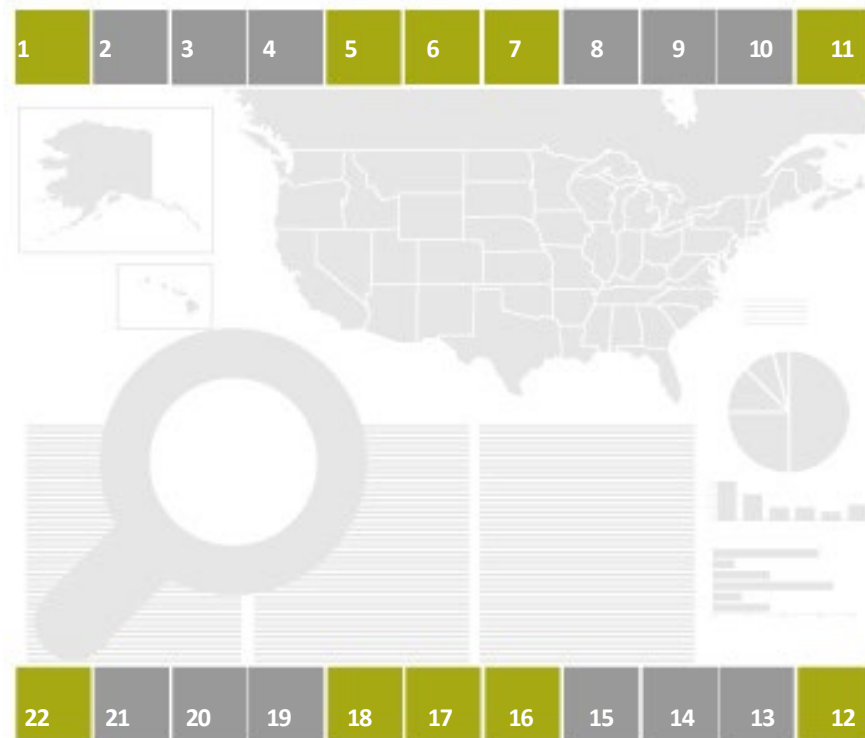

MAP

ADVERTISING

U.S. & Canada Biodiesel and Renewable Diesel/SAF Plant Map

U.S. & Canada Biodiesel and Renewable Diesel/SAF Plant Map

BONUS: Free 12-month online ad on BiodieselMagazine.com with the purchase of a map print ad

Actual Size: 40" x 29"
Premium Positions indicated in olive green

Biodiesel Magazine's 2025 U.S. & Canada Biodiesel and Renewable Diesel/SAF Plant Map identifies existing and under construction biodiesel, renewable diesel and sustainable aviation fuel plants. Production facilities are conveniently color-coded by status for quick reference. Listings include plant name, city, state, size (installed capacity in millions of gallons per year, MMgy, for U.S. plants, and millions of liters per year, MMLy, for Canadian plants), and feedstocks used—whether it's soy or other virgin oils, waste vegetable oils, animal fats, trap grease, seed oil, or a combination. Plus, the map will include charts/graphs illustrating key items extracted from the data.

Following Industry Events:

Distributed at all major biodiesel-related conferences in 2025, including:

1. Clean Fuels Conference
2. Biodiesel Summit: Sustainable Aviation Fuel & Renewable Diesel
3. Iowa Renewable Fuels Summit
4. Int'l Biomass Conference & Expo
5. Int'l Fuel Ethanol Workshop & Expo
6. North American SAF Conference & Expo